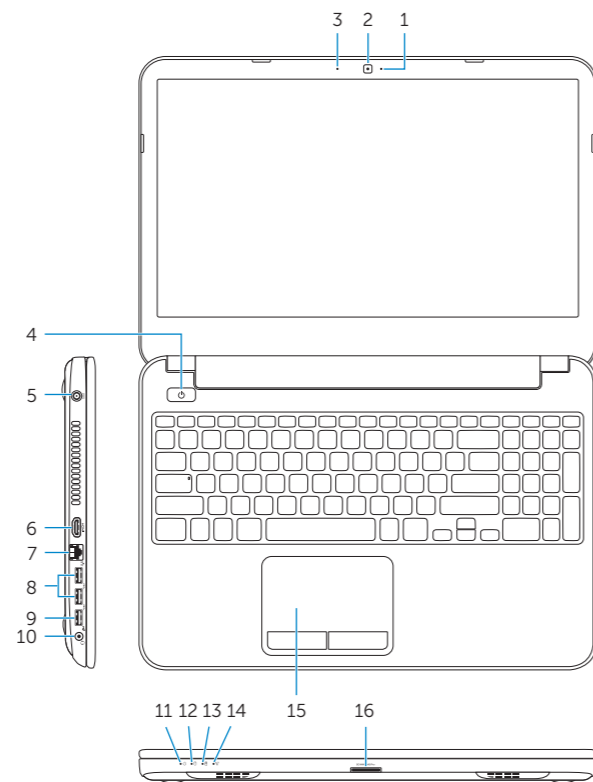

M531R-5535

Features

Fitur | 外觀 | 기능

1. Camera-status light
2. Camera
3. Digital microphone
4. Power button
5. Power-adapter port
6. HDMI port
7. Network port
8. USB 3.0 ports (2)
9. USB 2.0 port
10. Headset port
11. Power-status light
12. Hard-drive activity light